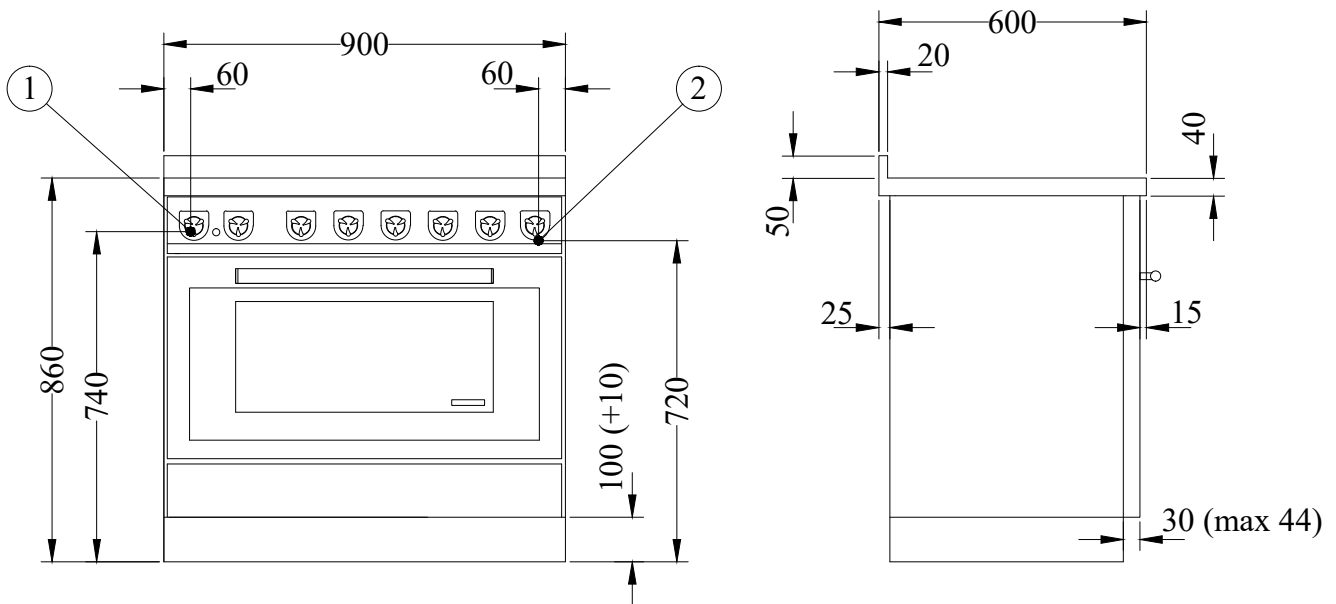

STANDARD EQUIPMENT:

- 5 burners gas cooker
- stainless steel oven door
- safety valves and electric ignition
- electric static/fan-assisted 8 functions oven, mm 620x410xh310, da 2,5 kW 230V
- oven features: 2 grids + 2 baking pan
- stainless steel base h. 100 mm height and depth adaptable
- stainless steel frame of mm 40 (total h860 mm)
- grids in heavy-duty cast-iron

BY REQUEST:

- black oven door
- electric version with induction cooktop 5 zones:
2 zones ø160 mm-1,4 kW; 1 zone ø160 mm-1,4/2 kW; 1 zone ø200 mm- 2,3 kW; 1 zone ø250 mm- 2,3/3 kW
- electric infrared version with ceramic glass cooktop 5 zones:
2 zones ø144 mm-1,2 kW; 2 zones ø180 mm-1,8 kW; 1 double zone ø144/230 mm-1/2,5 kW

OPTIONALS:

- front handrail s.steel or brass, 2 or 3 sides
- s.steel hotplate mm 245 x 440

DATA SHEET

Gas burners (kw): 1 small 0.75, 2 medium 1.75, 1 big 3, 1 triple crown 3.6 : Tot. 10,85 kw

Electric oven 2.5 kw