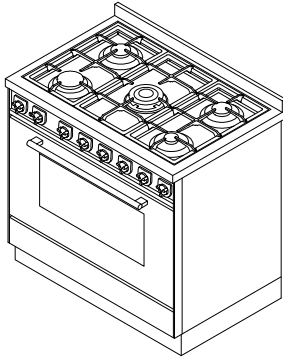

G90 MAXI

PROFESSIONAL GAS COOKERS

mm 900x600xh860

ARTE 11

ARTE 12

ARTE 13

ARTE 14

Colours:

White, Blue, Green, Grey, Black, Red, Ivory, Rust, Stainless steel

(stainless steel handles D5)

Version Arte 11, 12, 13, 14:

White, Blue, Green, Grey, Black, Red, Ivory, Rust

(choice of knobs: nickel-plated, satin-finished, polished brass)

STANDARD EQUIPMENT:

- 5 burners gas cooker
- stainless steel oven door
- safety valves and electric ignition
- electric static/fan-assisted 8 functions oven, mm 620x410xh310, da 2,5 kW 230V
- oven features: 2 grids + 2 baking pan
- stainless steel base h. 100 mm height and depth adaptable
- stainless steel frame of mm 40 (total h860 mm)
- grids in heavy-duty cast-iron

BY REQUEST:

- black oven door
- electric version with induction cooktop 5 zones:
2 zones ø160 mm-1,4 kW; 1 zone ø160 mm-1,4/2 kW; 1 zone ø200 mm- 2,3 kW; 1 zone ø250 mm- 2,3/3 kW
- electric infrared version with ceramic glass cooktop 5 zones:
2 zones ø144 mm-1,2 kW; 2 zones ø180 mm-1,8 kW; 1 double zone ø144/230 mm-1/2,5 kW